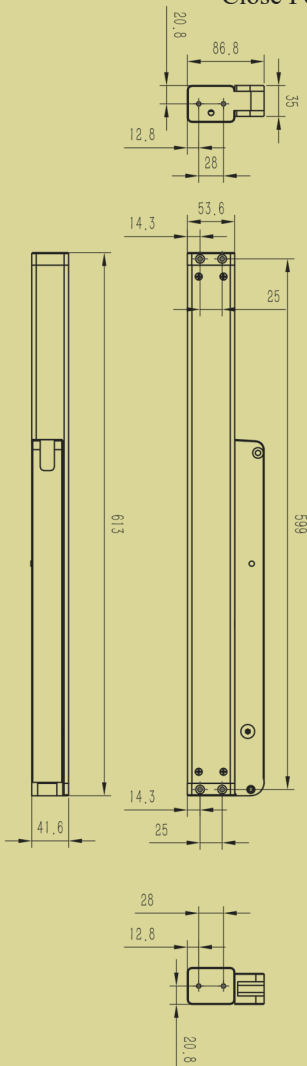

PRODUCT DATASHEET

Dimension

Close Position