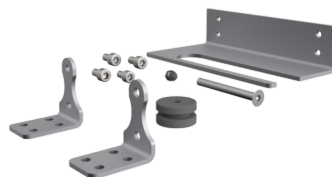

AG4BS045L.0PP