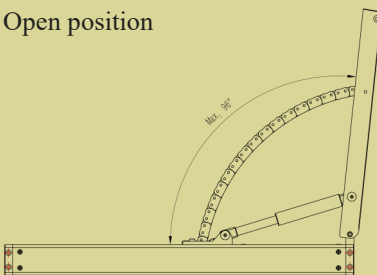

Open position