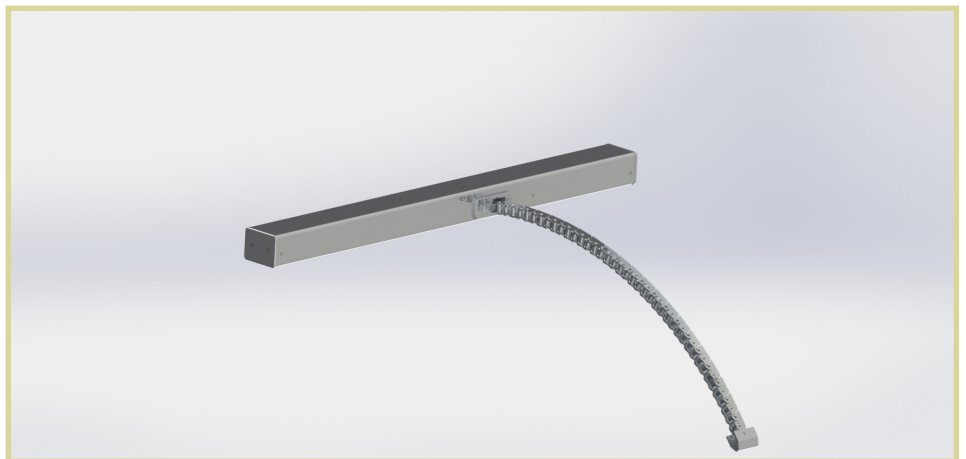

PRODUCT DATASHEET

CM400 Bow Chain Actuator

Suitable for use in smoke and natural ventilators

Technical

Supply : 24 Vdc +/- 15%

Current draw: 0.85A @ 24Vdc

Stroke: 100-1,000mm

Pull forces : 400N

Clamping forces: >3,500N
(based on manufacturers bracket)

Loaded speed (Pull): > 8.0 mm/s

Housing: Extruded aluminum

Finishes: Powder coated RAL9006

Cable: 1 m silicon cable

Ingress Protection: IP 32

Endurance: 10,000 cycles
30% duty cycle

Weight : 2.0 kg (400mm stroke)

Description

This window actuator is equipped with a special chain which is structurally bendy at a side. This feature makes it ideal for those occasions that the actuator body is somehow fixed in a position. It can be used in bottom-hung or side-hung applications for natural and smoke ventilation purpose.

Features

- Versatile application for bottom-hung or applicable side-hung windows.
- Corrosion resistance.
- Tested to meet EN12101-2 annex C cycling test for 10,000 cycles.
- Optional soft opening, water seal relief and finger protection for safety.