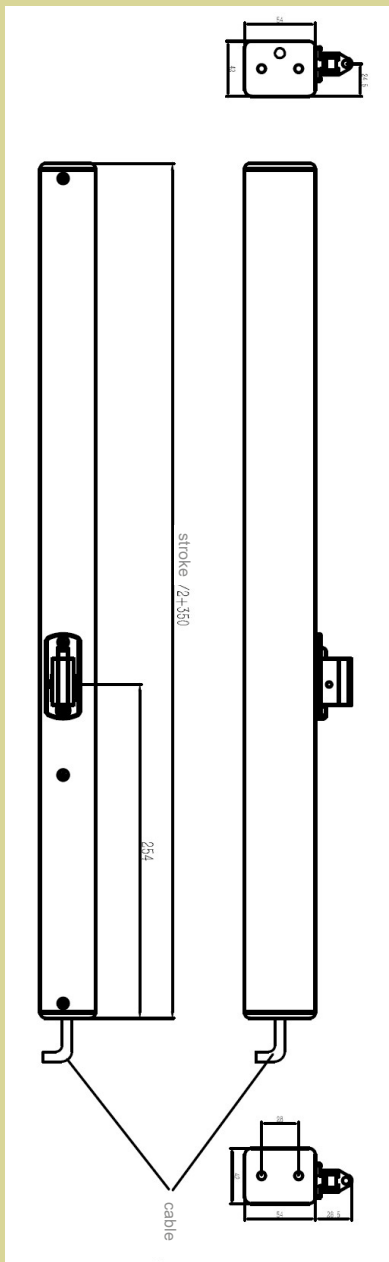

PRODUCT DATASHEET

CM400 Bow Chain Actuator

Suitable for use in smoke and natural ventilators

Technical

Supply : 24 Vdc +/- 15%

Current draw: 0.85A @ 24Vdc

Stroke: 100-1,000mm

Pull forces : 400N

Clamping forces: >3,500N
(based on manufacturers bracket)

Loaded speed (Pull): > 8.0 mm/s

Housing: Extruded aluminum

Finishes: Powder coated RAL9006

Cable: 1 m silicon cable

Ingress Protection: IP 32

Endurance: 10,000 cycles
30% duty cycle

Weight : 2.0 kg (400mm stroke)

Description

This window actuator is equipped with a special chain which is structurally bendy at a side. This feature makes it ideal for those occasions that the actuator body is somehow fixed in a position. It can be used in bottom-hung or side-hung applications for natural and smoke ventilation purpose.

PRODUCT DATASHEET

Dimension

Order code	Description
B04.N.D.400.A.L0	24Vdc 400N, 400mm chain actuator, for retraction use only
B04.N.D.600.A.L0	24Vdc 400N, 600mm chain actuator, for retraction use only
B04.N.D.900.A.L0	24Vdc 400N, 900mm chain actuator, for retraction use only
B04.E.D.400.A.L0	24Vdc 400N, 400mm chain actuator, intelligent type, for retraction use only
B04.E.D.600.A.L0	24Vdc 400N, 600mm chain actuator, intelligent type, for retraction use only
B04.E.D.900.A.L0	24Vdc 400N, 900mm chain actuator, intelligent type, for retraction use only